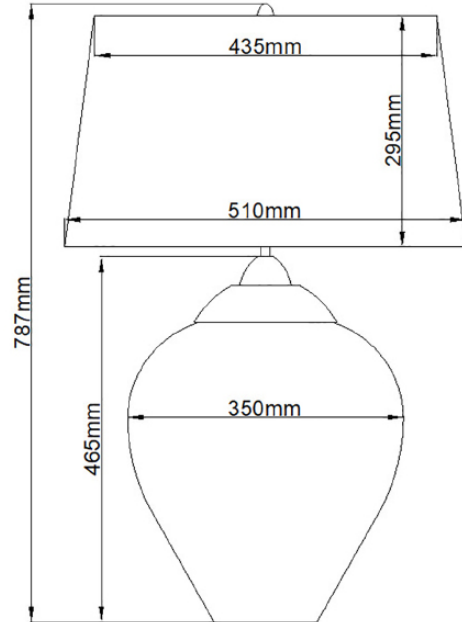

MODEL: Large Table Lamp

Samara's textured blown glass, classic polished nickel metal-work and beautiful hand-made fabric shades combine to form an arresting and gorgeous table-lamp. Combined with a 4-way switch, this design features independent light sources for the shade and the glass. (GU10 supplied)

1. Stock Code	QN-SAMARA-TL-LRG-BLU	17. Minimum Drop (mm)	
2. Product Type	Table Lamp	18. Maximum Drop (mm)	
3. Category	Interior	19. Chain/extension rods	
4. Family	Samara	20. Ceiling Pan Width/Diameter	
5. Finish	Polished Nickel	21. Net Weight (kg)	7.02kg
6. IP Rating		22. Gross Weight (kg)	7.8kg
7. Class	Class I	23. Back Plate Height (mm)	
8. Voltage	220-240v 50hz	24. Back Plate Width (mm)	
9. Max. Wattage	60W	25. Base Plate Depth (mm)	
10. Lamp Holder Type	E27	26. Build Materials	Steel, Clear Glass, Faux Silk
11. No. of Lamps	1	27. Box Dimensions	54 x 54 x 78cm
12. Lamp Supplied	1 x 7W LED GU10	28. Barcode	5024005674016
13. Lumen Output	No	29. Guarantee	general 2 year guarantee
14. Overall Width-Diameter (mm)	510mm		
15. Overall Height (mm)	787mm		
16. Overall Depth (mm)			